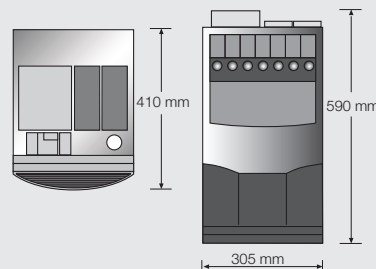

Vitale S Espresso+2

Bean-to-cup coffee, milk and chocolate. Optional kit for hot water (included in the UK market).