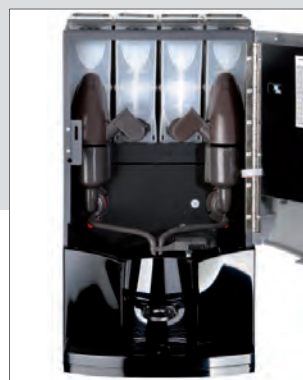

OPERATING MODES

- Free-vend.
- Exact price with a validator.
- MDB change giver.
- Cashless system (key, card...).
- PROXY Product Recharge Card, developed by AZKOYEN. Resets machine once present ingredient thresholds have been reached.

Vitale S Instant