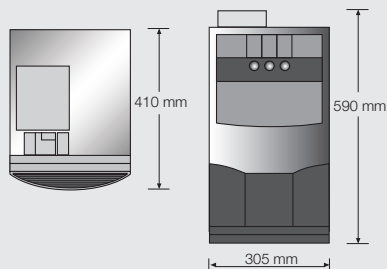

Vitale S

Hot drinks

Accessories

	Vitale S		
	espresso	espresso+2	instant
Water connection kit	•	•	•
Hot water kit	included	included in the UK	included in the UK
Cups module kit	•	•	•
Cups module kit prepared for a validator	•	•	•
Lit panel kit	•	•	•
Cup and sugar holder kit	•	•	•
Base unit	•	•	•
Base unit prepared for a coin mechanism	•	•	•
Base unit prepared for a validator	•	•	•
Validator module kit	•	•	•
Validator module kit – Euro	•	•	•
Brita AquaAroma water filter + Support kit	•	•	•
Ant humidity kit	•	•	•
RFID reader kit	•	•	•

Capacity

	Vitale S		
	espresso	espresso+2	instant
Water deposit capacity (l)	4	4	4
Boiler capacity (ml)	320	320	320
N° of coffee beans canisters	1	1	0
Coffee beans capacity (l)	3,11	3,11	-
Coffee beans capacity (kg)	1,1	1,1	-
N° of soluble canisters	-	2	4
Soluble canister capacity (l)	-	1,61	1,61
Soluble coffee product (kg)	-	-	0,4
Milk product (kg)	-	0,6	0,6
Chocolate product (kg)	-	0,8	0,8
Decaffeinated coffee product (kg)	-	-	0,8

Technical characteristics

	Vitale S		
	espresso	espresso+2	instant
Height (mm)	590	590	560
Width (mm)	305	305	305
Depth (mm)	410	410	410
Weight (kg)	23,8	26,1	19,2
Voltage (V)	230	230	230
Power (W)	1.200	1.200	1.200

Vitale S Espresso

Bean-to-cup coffee and water available for tea.